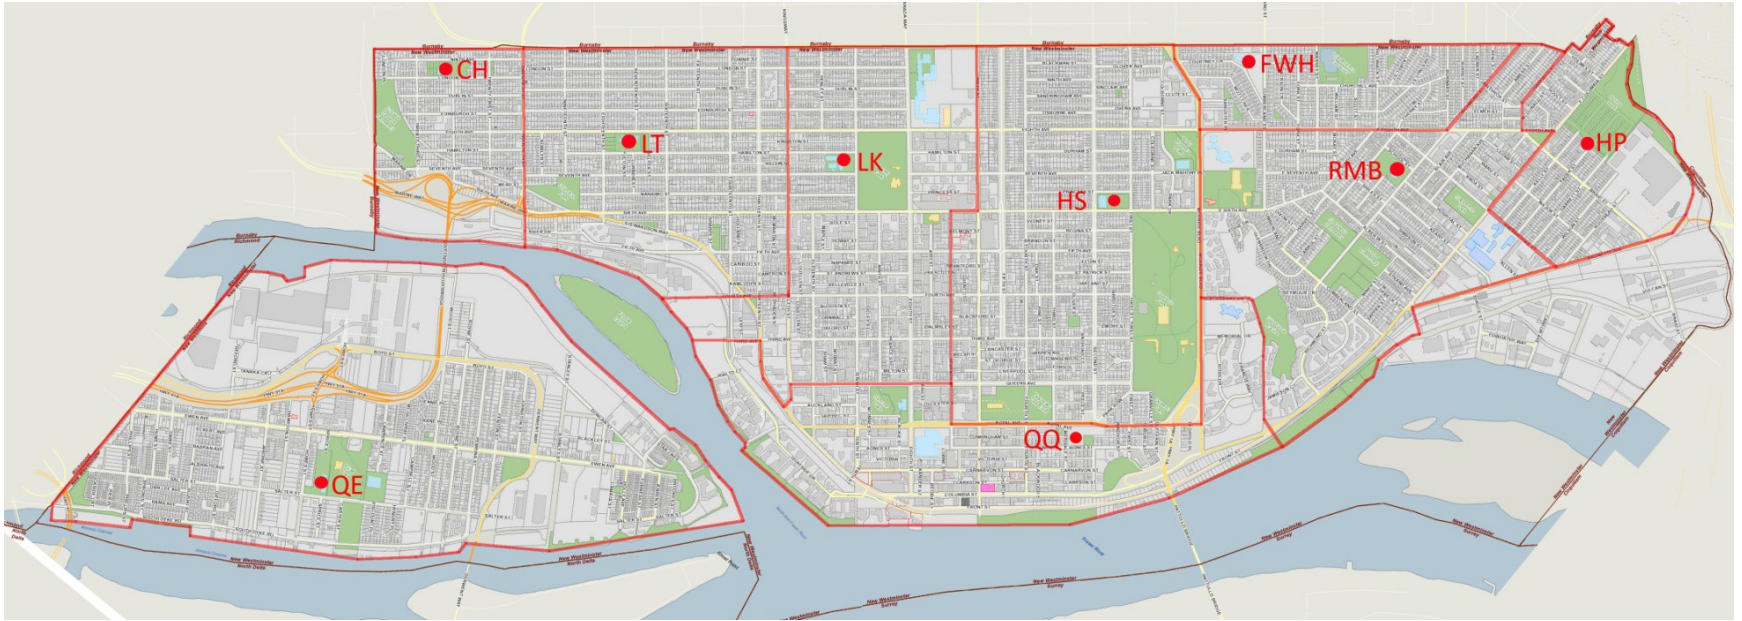

SCHOOL CATCHMENT AREAS

KEY

CH = Connaught Heights	2201 London Street, V3M 3G1	RMB and HP = Richard McBride	331 Richmond Street, V3L 4B7
LT = Lord Tweedsmuir	1714 Eighth Avenue, V3M 2S7	FWH = FW Howay	91 Courtney Crescent, V3L 4M1
LK = Lord Kelvin	1010 Hamilton Street, V3M 2M9	HS = Herbert Spencer	605 Second Street, V3L 5R9
QQ = Qayqayt	85 Merivale Street, V3L 0G2	QE = Queen Elizabeth	921 Salter Street, V3M 6A8
Connaught Heights (CH), Lord Tweedsmuir (LT), Lord Kelvin (LK), Qayqayt (QQ) feed to the new Fraser River Middle School (FRMS) (2015)			800 Queens Avenue
Richard McBride (RMB), FW Howay (FWH), and Herbert Spencer (HS) feed to École Glenbrook Middle School (EGMS)			701 Park Crescent, V3L 5V4
Queen Elizabeth (QE) feeds to Queensborough Middle School (QMS)			833 Salter Street, V3M 6G8
All sites feed to New Westminster Secondary School (NWSS)			835 Eighth Street, V3M 3S9